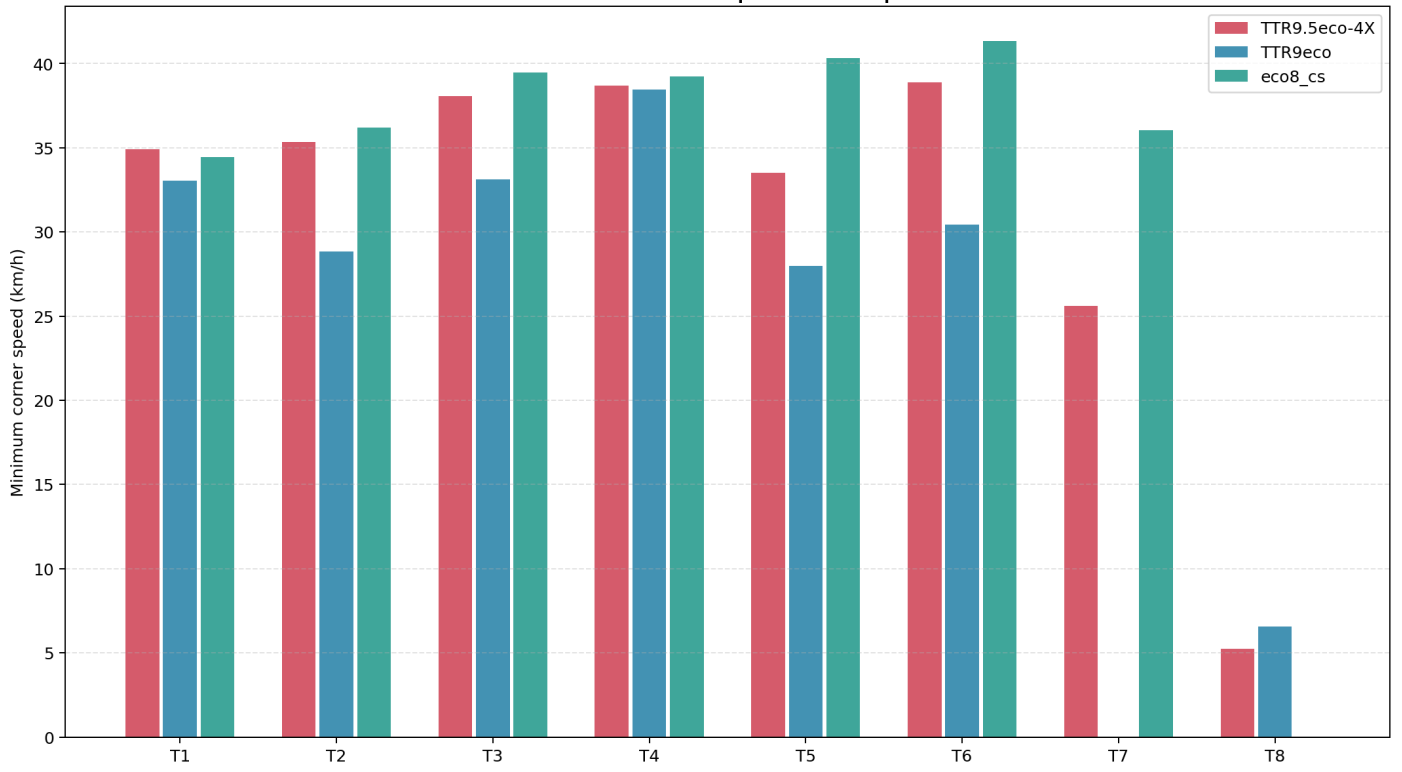

Corner minimum speed comparison

Revision #1

Created 2026-05-17 17:28:39 UTC by yueyang

Updated 2026-05-17 17:29:04 UTC by yueyang